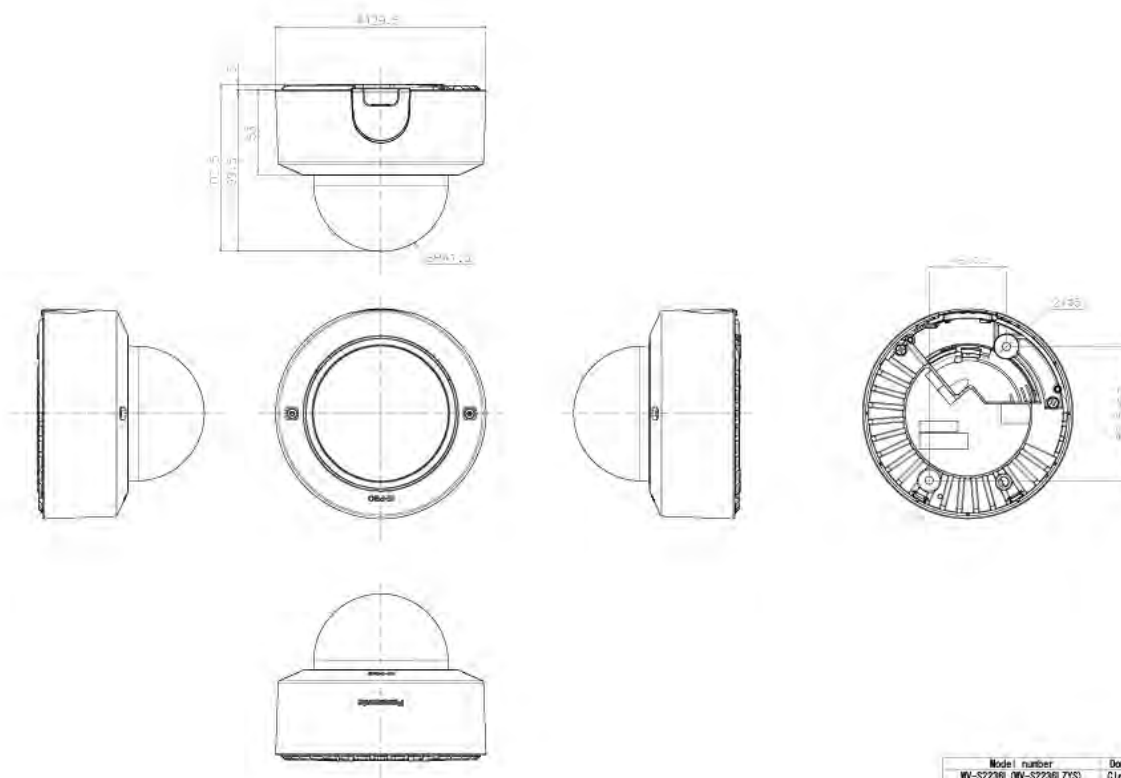

APPEARANCE

Model number	Dome type
WV-S2230, (WV-S2230.7YS)	Clear dome
WV-S2230.6 (WV-S2230.67YS)	Smoke dome

© 2014 Honeywell International Inc.