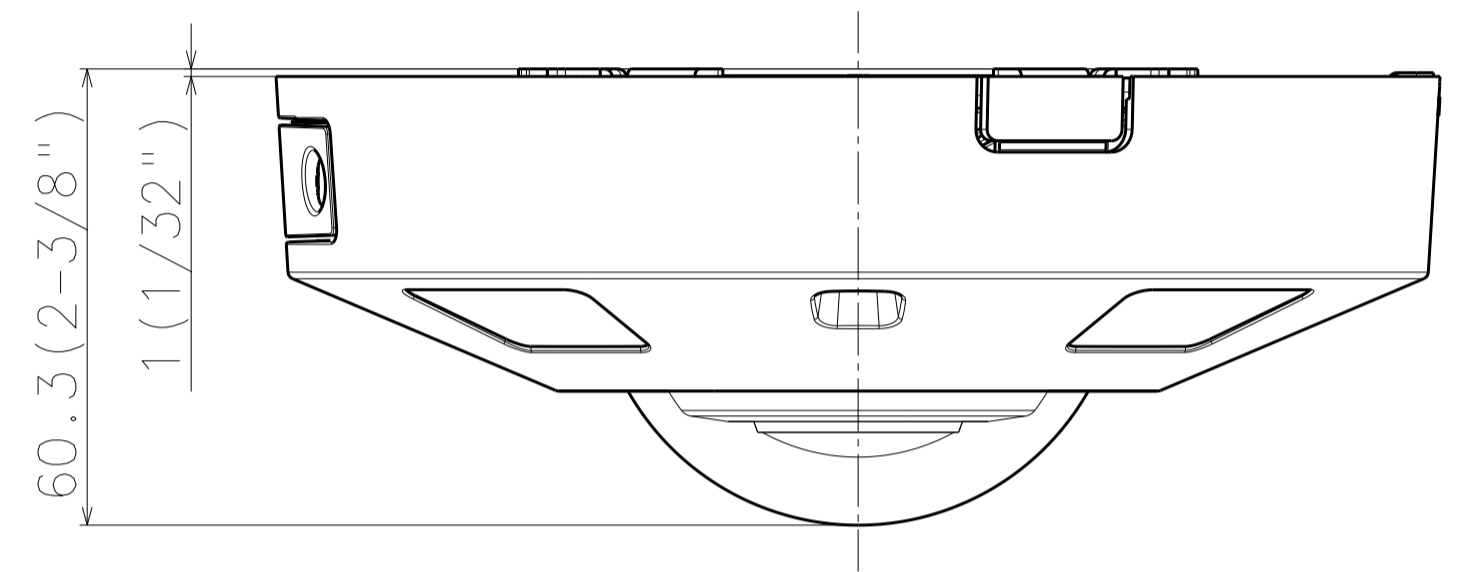

SR35 (1-3/8")

46 ±0.2 (1-13/16")

4xØ4.8 (3/16")

83.5 ±0.2 (3-9/32")

With Attachment Plate

Cable Length from outline : Approx. 230 mm

Cable Length from outline : Approx. 240 mm

Mass : Approx. 880 g {1.94 lbs} (When using the attachment plate)

側面図/Side-view	投影面積/Projected area 0.007 (m ²)
---------------	--

WV-S4576LM

Inside of SD-slot cover
(S=2:1)

Template for mounting

Attach to WV-QJB501-W

	投影面積/Projected area (With Base Bracket)
側面図/Side-view	0.013 (m ²)