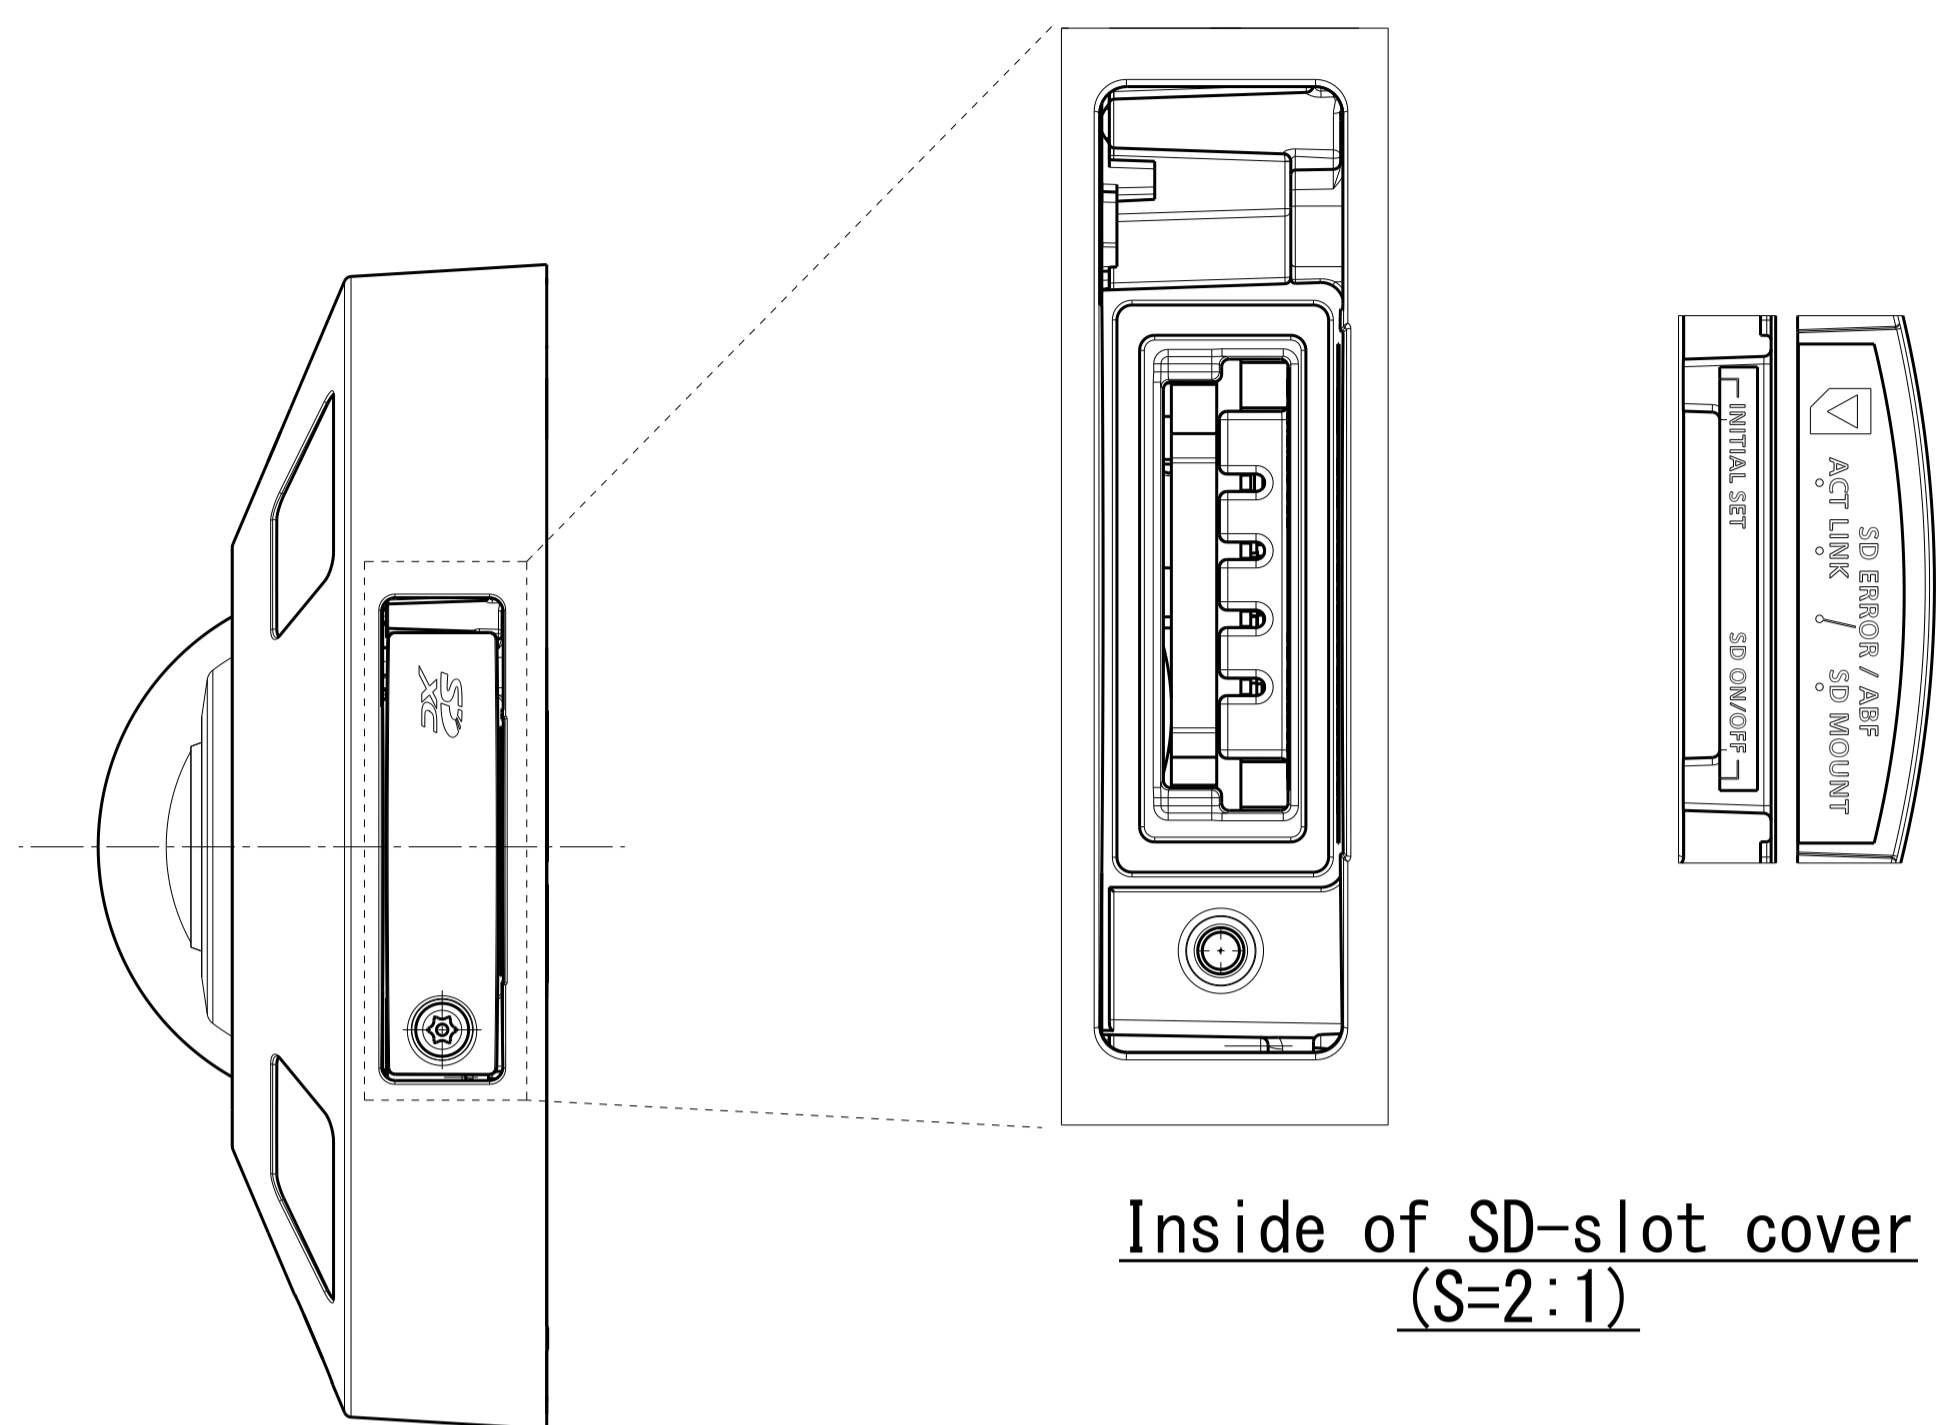

SR35 (1-3/8")

46 ±0.2 (1-13/16")

4xØ4.8 (3/16")

83.5 ±0.2 (3-9/32")

With Attachment Plate

Cable Length from outline : Approx. 230 mm

Cable Length from outline : Approx. 240 mm

Mass : Approx. 880 g {1.94 lbs} (When using the attachment plate)

側面図/Side-view	投影面積/Projected area 0.007 (m ²)
---------------	--

WV-S4576LM

Inside of SD-slot cover
(S=2:1)

Template for mounting

Attach to WV-QJB501-W

	投影面積/Projected area (With Base Bracket)
側面図/Side-view	0.013 (m ²)