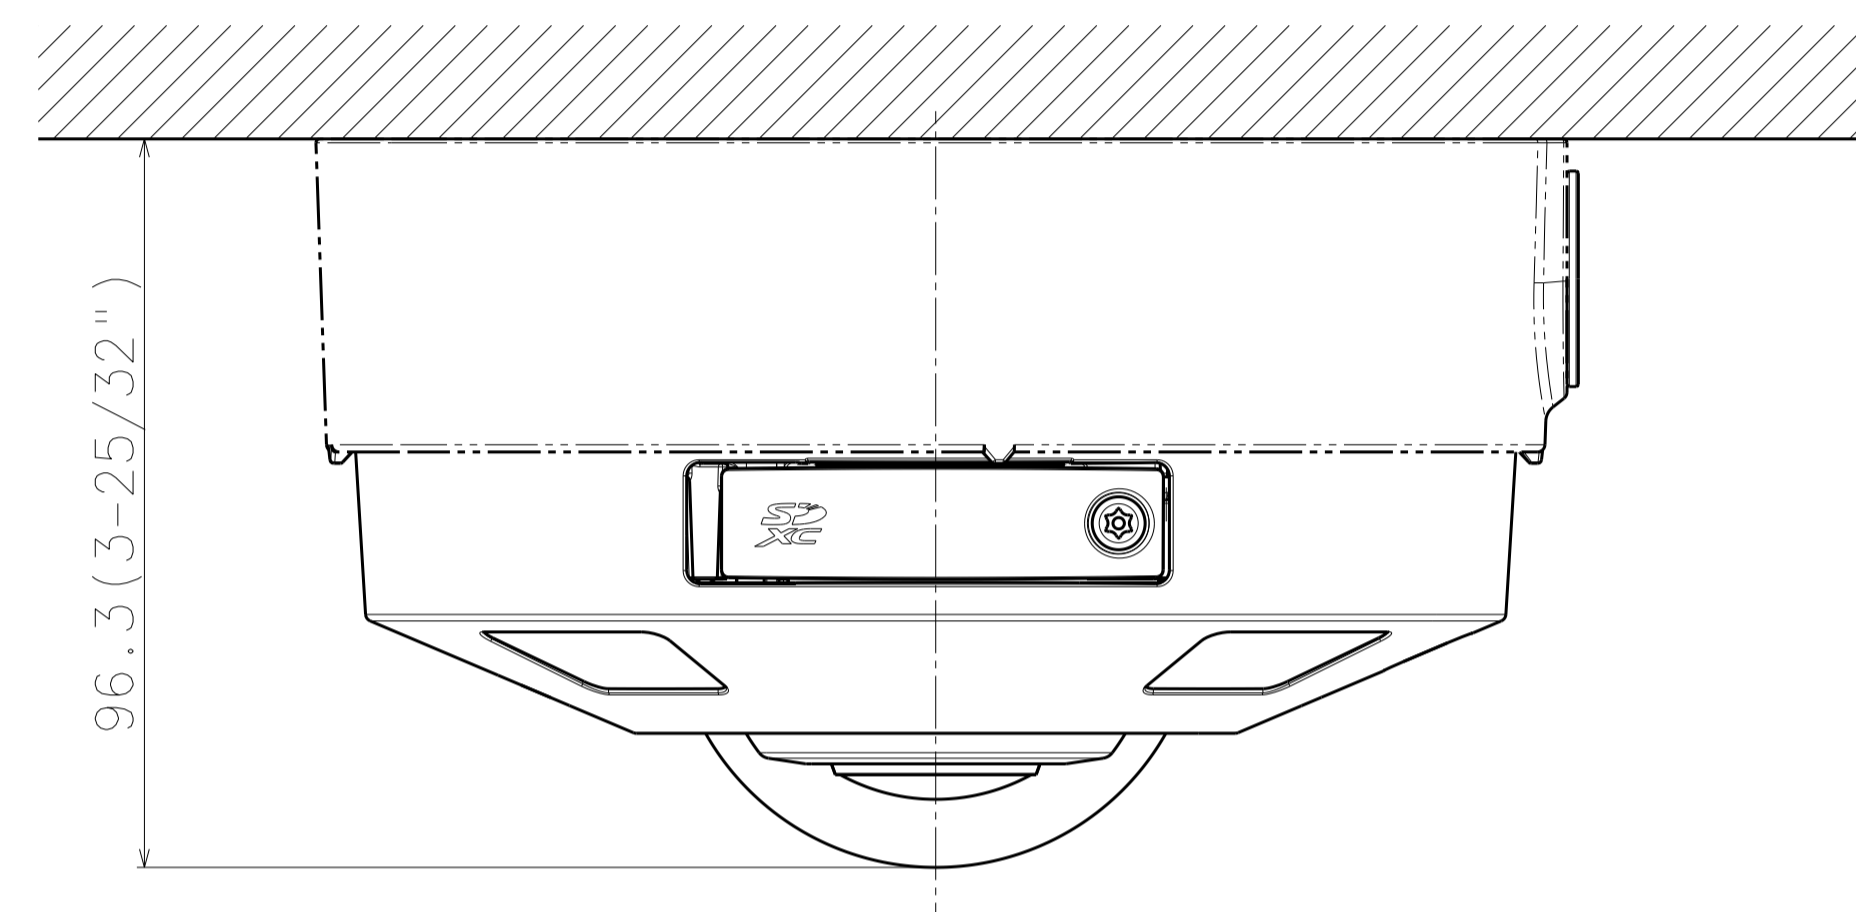

SR35 (1-3/8")

46 ±0.2 (1-13/16")

4xØ4.8 (3/16")

83.5 ±0.2 (3-9/32")

With Attachment Plate

Cable Length from outline : Approx. 230 mm

Cable Length from outline : Approx. 240 mm

Mass : Approx. 880 g {1.94 lbs} (When using the attachment plate)

側面図/Side-view	投影面積/Projected area 0.007 (m ²)
---------------	--

WV-S4576LM

Inside of SD-slot cover
(S=2:1)

Template for mounting

Attach to WV-QJB501-W

	投影面積/Projected area (With Base Bracket)
側面図/Side-view	0.013 (m ²)