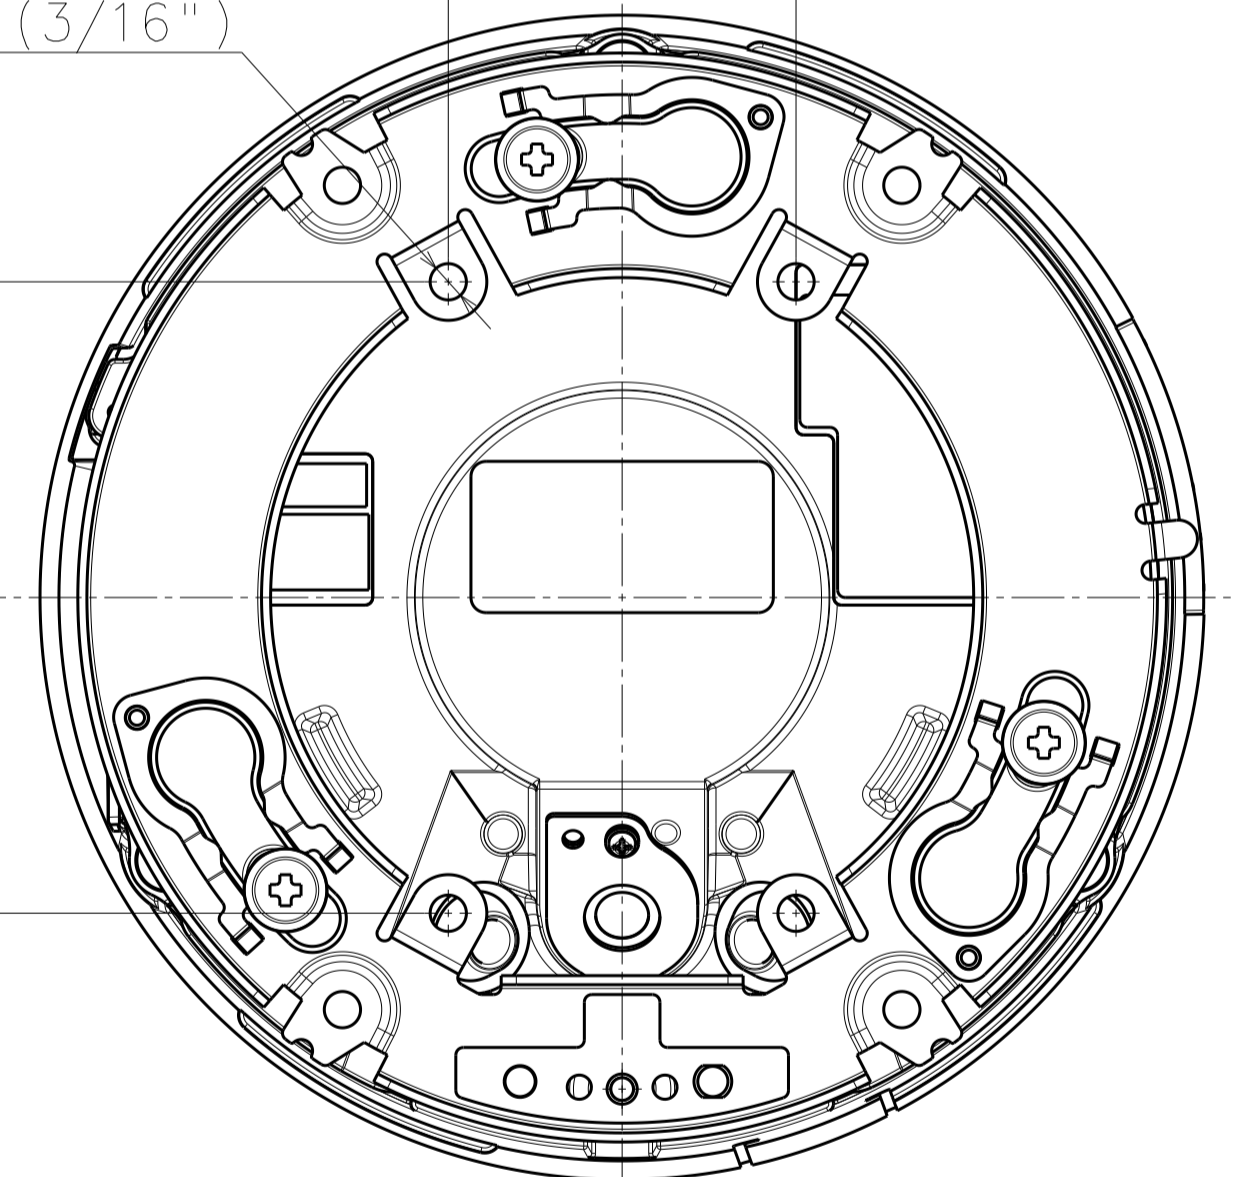

SR35 (1-3/8")

46 ±0.2 (1-13/16")

4xØ4.8 (3/16")

83.5 ±0.2 (3-9/32")

With Attachment Plate

Cable Length from outline : Approx. 230 mm

Cable Length from outline : Approx. 240 mm

Mass : Approx. 880 g {1.94 lbs} (When using the attachment plate)

側面図/Side-view	投影面積/Projected area 0.007 (m ²)
---------------	--

WV-S4576LM

Inside of SD-slot cover
(S=2:1)

Template for mounting

Attach to WV-QJB501-W

	投影面積/Projected area (With Base Bracket)
側面図/Side-view	0.013 (m ²)