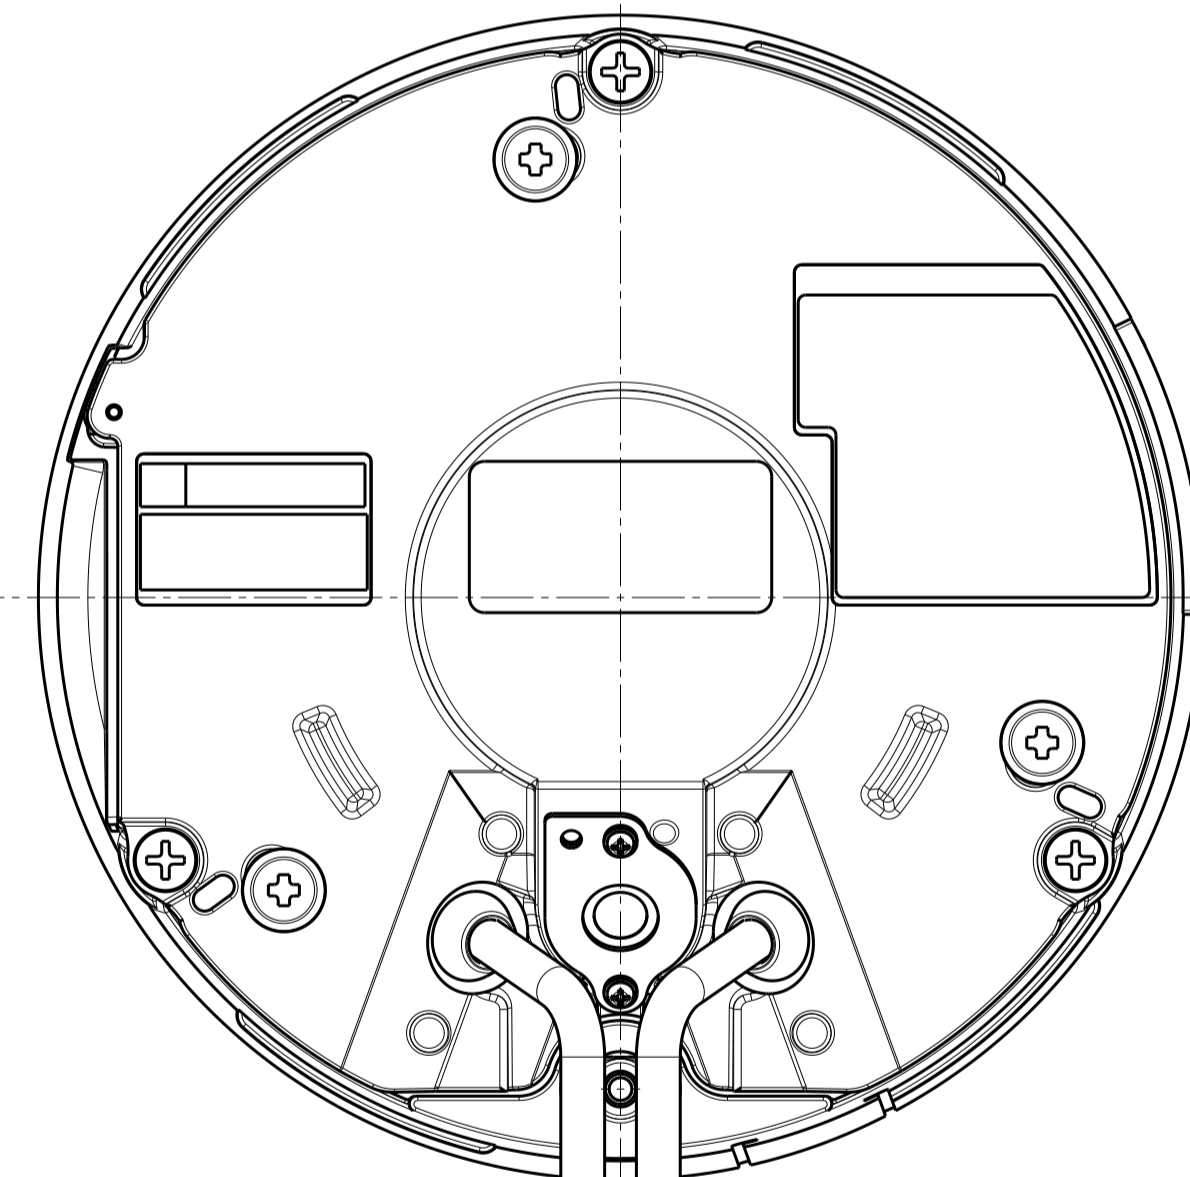

SR35 (1-3/8")

46 ±0.2 (1-13/16")

4xØ4.8 (3/16")

83.5 ±0.2 (3-9/32")

With Attachment Plate

Cable Length from outline : Approx. 230 mm

Cable Length from outline : Approx. 240 mm

Mass : Approx. 880 g {1.94 lbs} (When using the attachment plate)

側面図/Side-view	投影面積/Projected area 0.007 (m ²)
---------------	--

WV-S4576LM

Inside of SD-slot cover
(S=2:1)

Template for mounting

Attach to WV-QJB501-W

	投影面積/Projected area (With Base Bracket)
側面図/Side-view	0.013 (m ²)