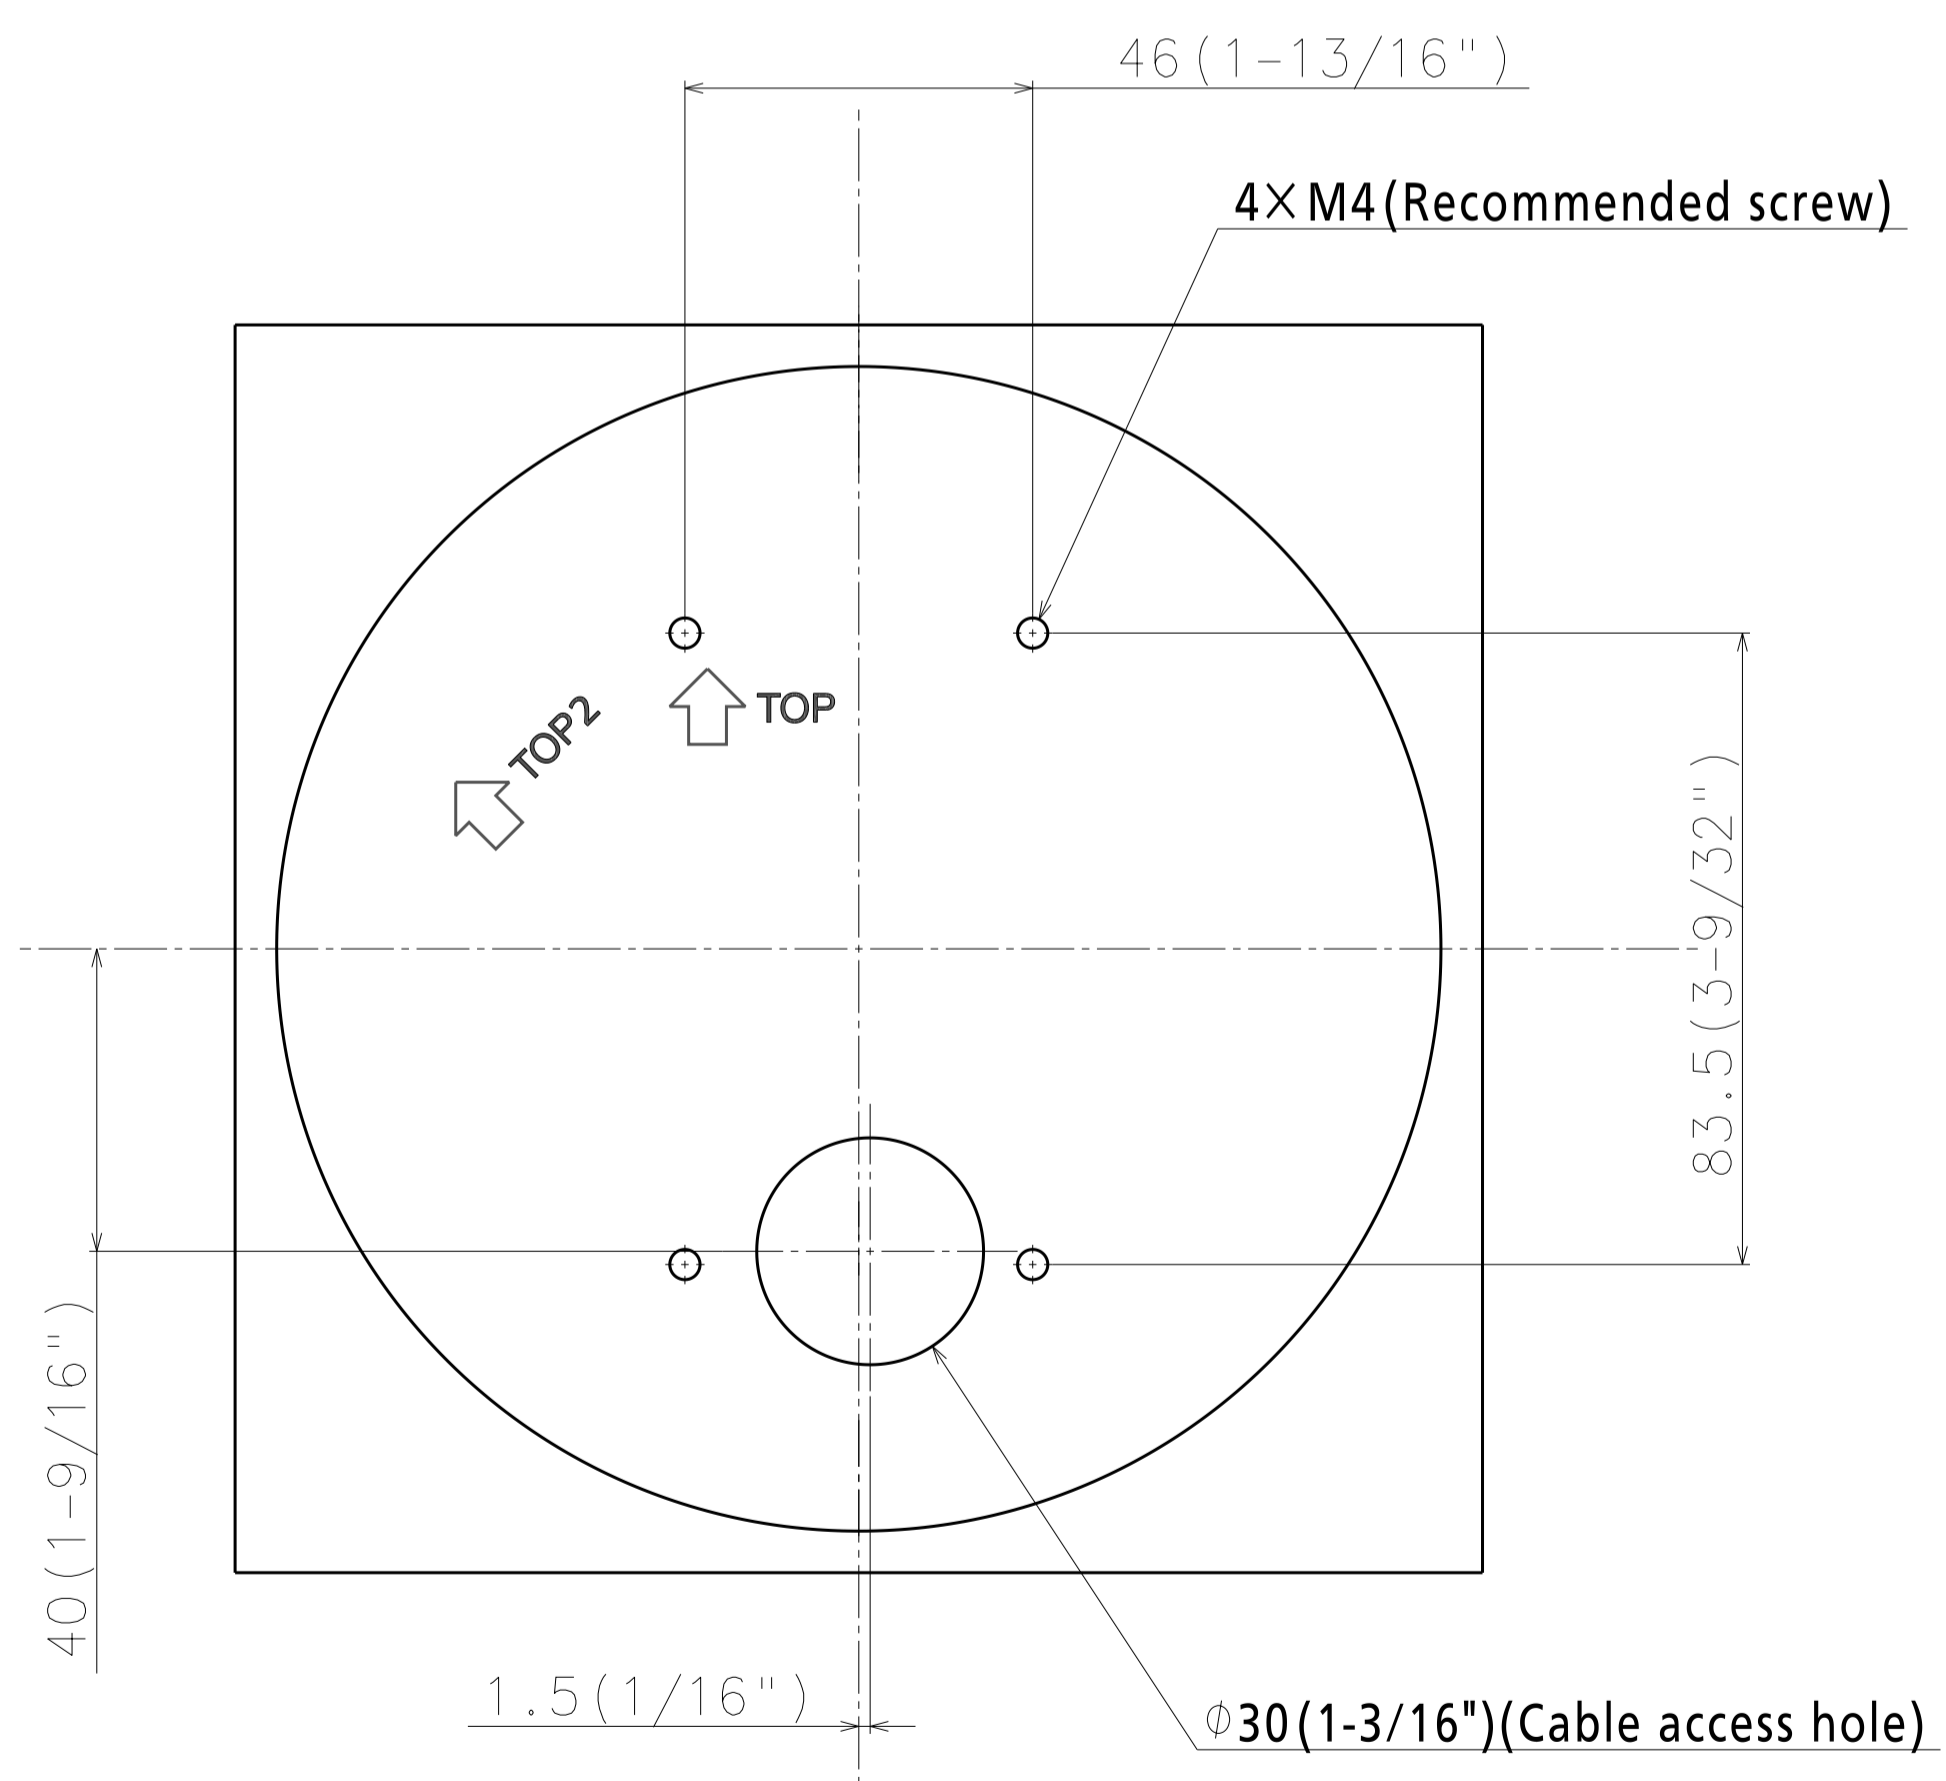

SR35 (1-3/8")

46 ±0.2 (1-13/16")

4xØ4.8 (3/16")

83.5 ±0.2 (3-9/32")

With Attachment Plate

Cable Length from outline : Approx. 230 mm

Cable Length from outline : Approx. 240 mm

Mass : Approx. 880 g {1.94 lbs} (When using the attachment plate)

側面図/Side-view	投影面積/Projected area 0.007 (m ²)
---------------	--

WV-S4576LM

Inside of SD-slot cover
(S=2:1)

Template for mounting

Attach to WV-QJB501-W

	投影面積/Projected area (With Base Bracket)
側面図/Side-view	0.013 (m ²)