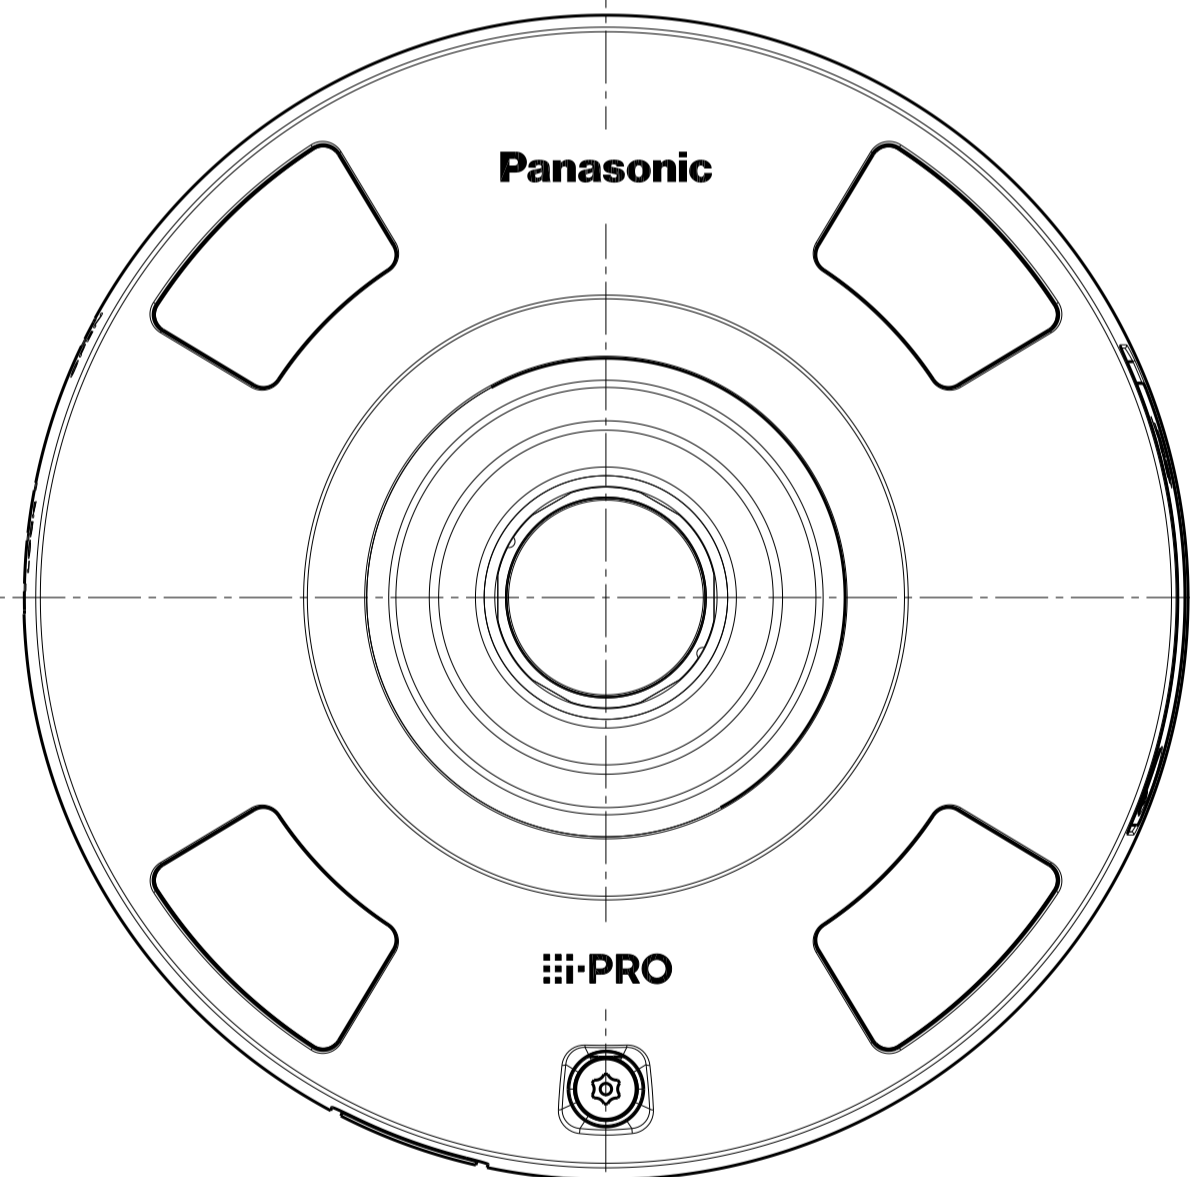

SR35 (1-3/8")

46 ±0.2 (1-13/16")

4xØ4.8 (3/16")

83.5 ±0.2 (3-9/32")

With Attachment Plate

Cable Length from outline : Approx. 230 mm

Cable Length from outline : Approx. 240 mm

Mass : Approx. 880 g {1.94 lbs} (When using the attachment plate)

側面図/Side-view	投影面積/Projected area 0.007 (m ²)
---------------	--

WV-S4576LM

Inside of SD-slot cover
(S=2:1)

Template for mounting

Attach to WV-QJB501-W

	投影面積/Projected area (With Base Bracket)
側面図/Side-view	0.013 (m ²)