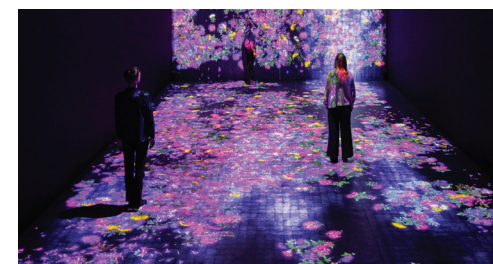

1-Chip DLP™ Laser light source models (lens fixed)

PT-FRQ60 6,000 lm 4K³ 4K DIGITAL LINK GeolPro
6,200 lm (Center)

PT-FRQ50 5,200 lm 4K³ 4K DIGITAL LINK GeolPro
5,400 lm (Center)

PT-FRZ60 6,000 lm WUXGA 4K DIGITAL LINK GeolPro
6,200 lm (Center)

PT-FRZ50 5,200 lm WUXGA 4K DIGITAL LINK GeolPro
5,400 lm (Center)

PT-FRZ55 Short Throw model 5,000 lm WUXGA 4K DIGITAL LINK GeolPro
5,200 lm (Center)

Installation

LCD Laser light source models
Lens not included with "L" models

PT-MZ20KL 20,000 lm WUXGA 4K DIGITAL LINK GeolPro

PT-MZ17KL 16,500 lm WUXGA 4K DIGITAL LINK GeolPro

PT-MZ14KL 14,000 lm WUXGA 4K DIGITAL LINK GeolPro

PT-MZ11KL 11,000 lm WUXGA 4K DIGITAL LINK GeolPro

PT-MZ880 8,000 lm WUXGA 4K DIGITAL LINK GeolPro

PT-MZ780 7,000 lm WUXGA 4K DIGITAL LINK GeolPro

PT-MZ680 6,000 lm WUXGA 4K DIGITAL LINK GeolPro

Portable

LCD Laser light source models (Lens fixed)

PT-VMZ71 7,000 lm WUXGA 4K DIGITAL LINK GeolPro

PT-VMZ61 6,200 lm WUXGA 4K DIGITAL LINK GeolPro

PT-VMZ51 5,200 lm WUXGA 4K DIGITAL LINK GeolPro

PT-VZ585N 5,000 lm WUXGA DIGITAL LINK

PT-VZ580 5,000 lm WUXGA DIGITAL LINK

LCD Lamp based models

For more information about Panasonic Projectors, please visit:
<https://oc.connect.panasonic.com/projectors>

Note: [L] Lens-less model.

Panasonic Projectors are suitable for a wide range of applications

Exhibitions / Projection Mapping Auditoriums / Live Entertainment

1. Recommended products
2. Large spaces, very high use
   - 3-Chip DLP™ Laser
   - RQ50K/RQ35K/RQ25K Series