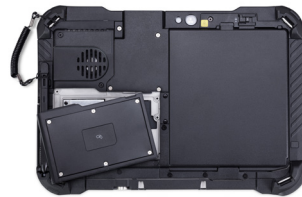

EXPANSION OPTION

The latest evolution of Panasonic TOUGHBOOK devices feature ground-breaking modular design with expansion areas that can offer up to 36 configuration options to deliver the ultimate customised user computing experience.